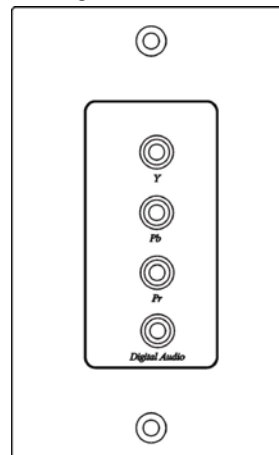

YW01A Wall Plate Component Video & Stereo Audio CAT5 Extender

- Send Component Video (YPbPr) and stereo audio over one CAT5 cable.
- Passive, no power required.
- Support up to HDTV (480i /480p/720p/1080i/1080p).
- Transmission distance up to 300 meters at 480p/480i.
- Transmission distance up to 100 meters at 1080p/1080i.
- Perfect for DVD, VCR, DVR, TV, Satellite receivers, monitors, home theatre and other equipments supporting component video.

Installation:

YW01

YW01D

YW01A

Panel View:

YW01

Front View

Rear View

YW01D

Front View

Rear View

YW01A

Cable:

Video Link cable using high quality CAT5E UTP/STP or CAT6 UTP cable. Please noted STP cable could enhance noise rejection, but also less transmission range and picture sharpness quality.

YW01A

RJ - 45 Jack		
PIN	Color	Function
1	W-O	L - , R -
2	O	R +
3	W-G	L +
4	BL	Pr +
5	W-BL	Pb - , Pr -
6	G	Pb +
7	W-BR	Y -
8	BR	Y +

Specification:

ITEM NO.	YW01
Video Input (RCA female) (Y Pb Pr)	Y (75Ω · 0.7 Vp-p) · Pb Pr (75Ω · 0.3 Vp-p)
Video Output	RJ45
Bandwidth	Video: DC to 5Mhz
Max. Distance	480p (300M) · 1080p (100M)
Cable	Twisted Pair CAT5,CAT5e (AWG24)
Dimensions W x H x D mm	70.3x61x115
Weight g	98