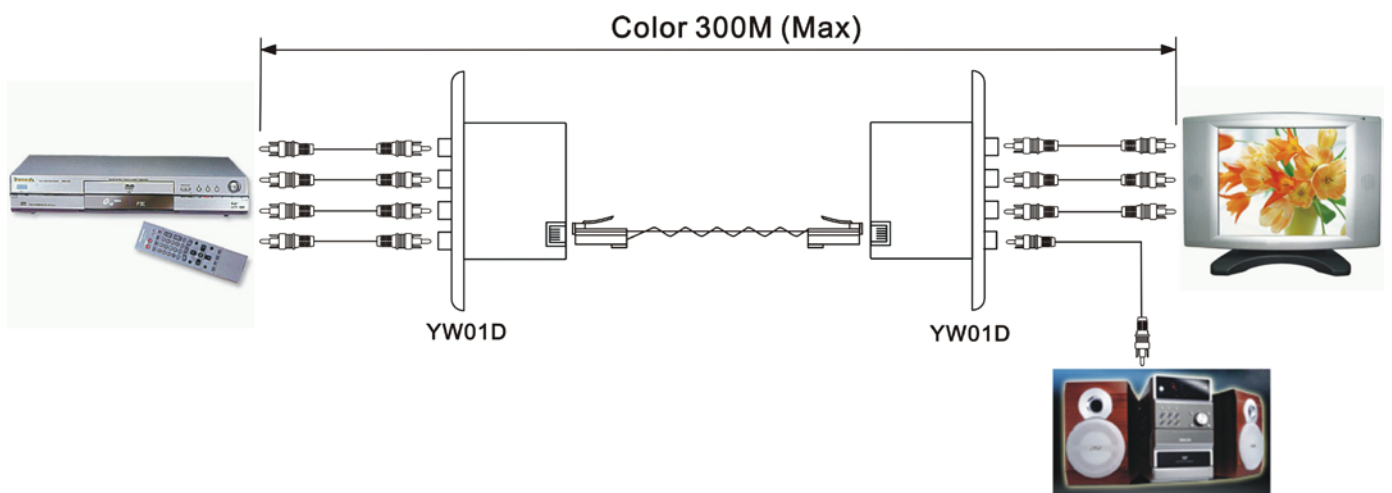

Installation:

YW01

YW01D

YW01A

Panel View:

YW01

YW01D