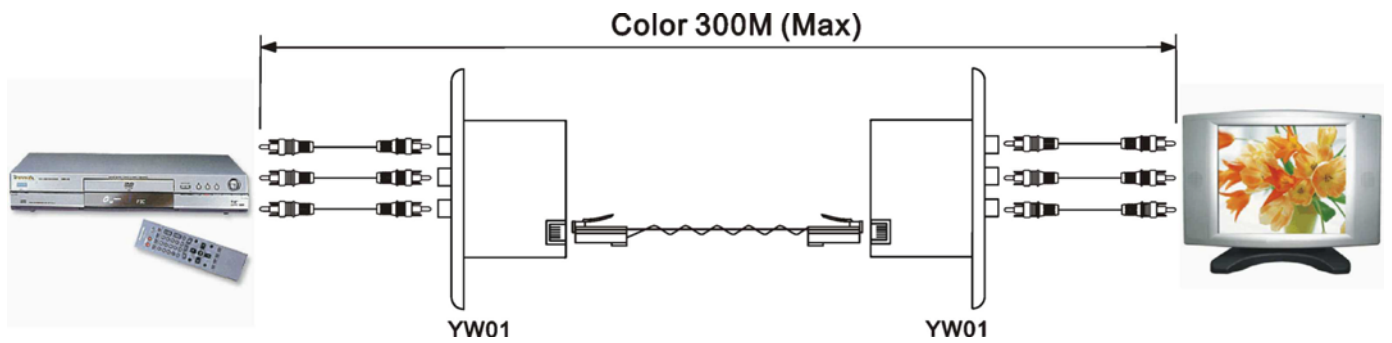

Installation:

YW01