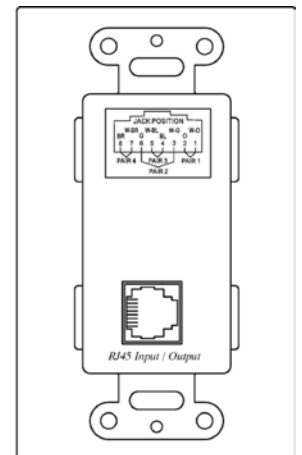

YW01A Wall Plate Component Video & Stereo Audio CAT5 Extender

- Send Component Video (YPbPr) and stereo audio over one CAT5 cable.
- Passive, no power required.
- Support up to HDTV (480i /480p/720p/1080i/1080p).
- Transmission distance up to 300 meters at 480p/480i.
- Transmission distance up to 100 meters at 1080p/1080i.
- Perfect for DVD, VCR, DVR, TV, Satellite receivers, monitors, home theatre and other equipments supporting component video.

Installation:

YW01

YW01D

YW01A

Panel View:

YW01

Front View

Rear View

YW01D

Front View

Rear View

YW01A

Cable:

Video Link cable using high quality CAT5E UTP/STP or CAT6 UTP cable. Please noted STP cable could enhance noise rejection, but also less transmission range and picture sharpness quality.

ITEM NO.	YW01A
Video Input (RCA female) (Y Pb Pr)	Y (75Ω · 1Vp-p) · Pb (75Ω · 0.7Vp-p) · Pr (75Ω · 0.7Vp-p)
Audio Connector	RCA : White (L) · Red (R)
Audio Input/Output	L · R (20KΩ · 3Vp-p) Max
Cable Connector	RJ45
Bandwidth	Video: DC to 5Mhz
Distance	480p (300M) · 1080p (100M)
Cable	Twisted Pair CAT5, CAT5e (AWG24)
Max. Dimensions W x H x D mm	70.3 × 61.2 × 115
Weight g	106