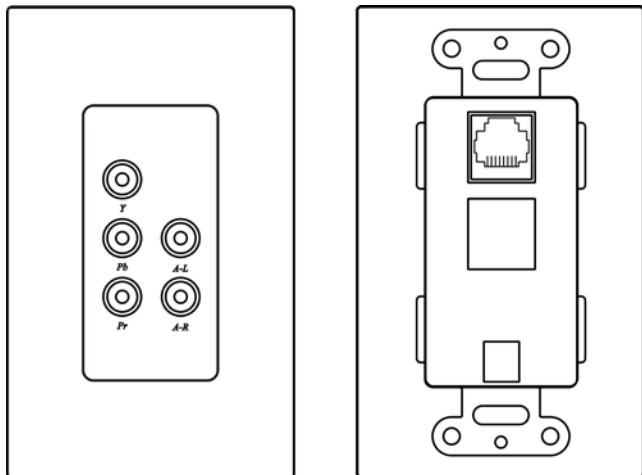

YW01A Wall Plate Component Video & Stereo Audio CAT5 Extender

- Send Component Video (YPbPr) and stereo audio over one CAT5 cable.
- Passive, no power required.
- Support up to HDTV (480i /480p/720p/1080i/1080p).
- Transmission distance up to 300 meters at 480p/480i.
- Transmission distance up to 100 meters at 1080p/1080i.
- Perfect for DVD, VCR, DVR, TV, Satellite receivers, monitors, home theatre and other equipments supporting component video.

Installation:

YW01

YW01D

YW01A

Panel View:

YW01

Front View

Rear View

YW01D

Front View

Rear View

YW01A

Cable:

Video Link cable using high quality CAT5E UTP/STP or CAT6 UTP cable. Please noted STP cable could enhance noise rejection, but also less transmission range and picture sharpness quality.

Caution:

1. This device not Ethernet product, do not connect any Ethernet.
2. The cabling must away from any equipment with electromagnetic wave, i.e.: microwave, radio equipment, high voltage lines.

RJ-45 Jack Pin Define