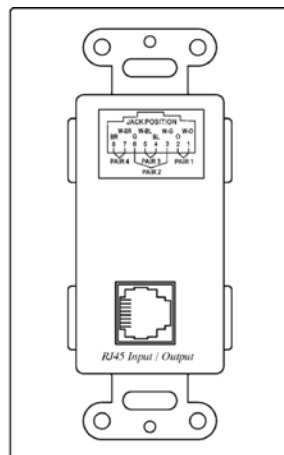

YW01A Wall Plate Component Video & Stereo Audio CAT5 Extender

- Send Component Video (YPbPr) and stereo audio over one CAT5 cable.
- Passive, no power required.
- Support up to HDTV (480i /480p/720p/1080i/1080p).
- Transmission distance up to 300 meters at 480p/480i.
- Transmission distance up to 100 meters at 1080p/1080i.
- Perfect for DVD, VCR, DVR, TV, Satellite receivers, monitors, home theatre and other equipments supporting component video.

Installation:

YW01

YW01D

YW01A

Panel View:

YW01

Front View

Rear View

YW01A

RJ - 45 Jack		
PIN	Color	Function
1	W-O	L - , R -
2	O	R +
3	W-G	L +
4	BL	Pr +
5	W-BL	Pb - , Pr -
6	G	Pb +
7	W-BR	Y -
8	BR	Y +

Specification:

ITEM NO.	YW01
Video Input (RCA female) (Y Pb Pr)	Y (75Ω · 0.7 Vp-p) · Pb Pr (75Ω · 0.3 Vp-p)
Video Output	RJ45
Bandwidth	Video: DC to 5Mhz
Max. Distance	480p (300M) · 1080p (100M)
Cable	Twisted Pair CAT5,CAT5e (AWG24)
Dimensions W x H x D mm	70.3x61x115
Weight g	98

ITEM NO.	YW01A
Video Input (RCA female) (Y Pb Pr)	Y (75Ω · 1Vp-p) · Pb (75Ω · 0.7Vp-p) · Pr (75Ω · 0.7Vp-p)
Audio Connector	RCA : White (L) · Red (R)
Audio Input/Output	L · R (20KΩ · 3Vp-p) Max
Cable Connector	RJ45
Bandwidth	Video: DC to 5Mhz
Distance	480p (300M) · 1080p (100M)
Cable	Twisted Pair CAT5, CAT5e (AWG24)
Max. Dimensions W x H x D mm	70.3 × 61.2 × 115
Weight g	106