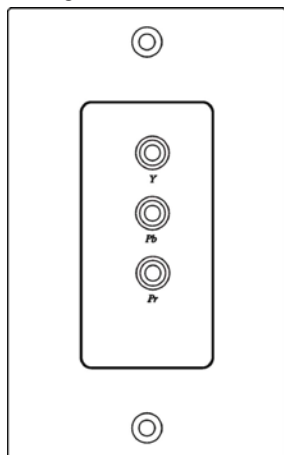

YW01A Wall Plate Component Video & Stereo Audio CAT5 Extender

- Send Component Video (YPbPr) and stereo audio over one CAT5 cable.
- Passive, no power required.
- Support up to HDTV (480i /480p/720p/1080i/1080p).
- Transmission distance up to 300 meters at 480p/480i.
- Transmission distance up to 100 meters at 1080p/1080i.
- Perfect for DVD, VCR, DVR, TV, Satellite receivers, monitors, home theatre and other equipments supporting component video.

Installation:

YW01

YW01D

YW01A

Panel View:

YW01

Front View

Rear View

YW01D

Front View

Rear View

YW01A

Cable:

Video Link cable using high quality CAT5E UTP/STP or CAT6 UTP cable. Please noted STP cable could enhance noise rejection, but also less transmission range and picture sharpness quality.

YW01A

RJ - 45 Jack		
PIN	Color	Function
1	W-O	L - , R -
2	O	R +
3	W-G	L +
4	BL	Pr +
5	W-BL	Pb - , Pr -
6	G	Pb +
7	W-BR	Y -
8	BR	Y +

Specification:

ITEM NO.	YW01
Video Input (RCA female) (Y Pb Pr)	Y (75Ω · 0.7 Vp-p) · Pb Pr (75Ω · 0.3 Vp-p)
Video Output	RJ45
Bandwidth	Video: DC to 5Mhz
Max. Distance	480p (300M) · 1080p (100M)
Cable	Twisted Pair CAT5,CAT5e (AWG24)
Dimensions W x H x D mm	70.3x61x115
Weight g	98